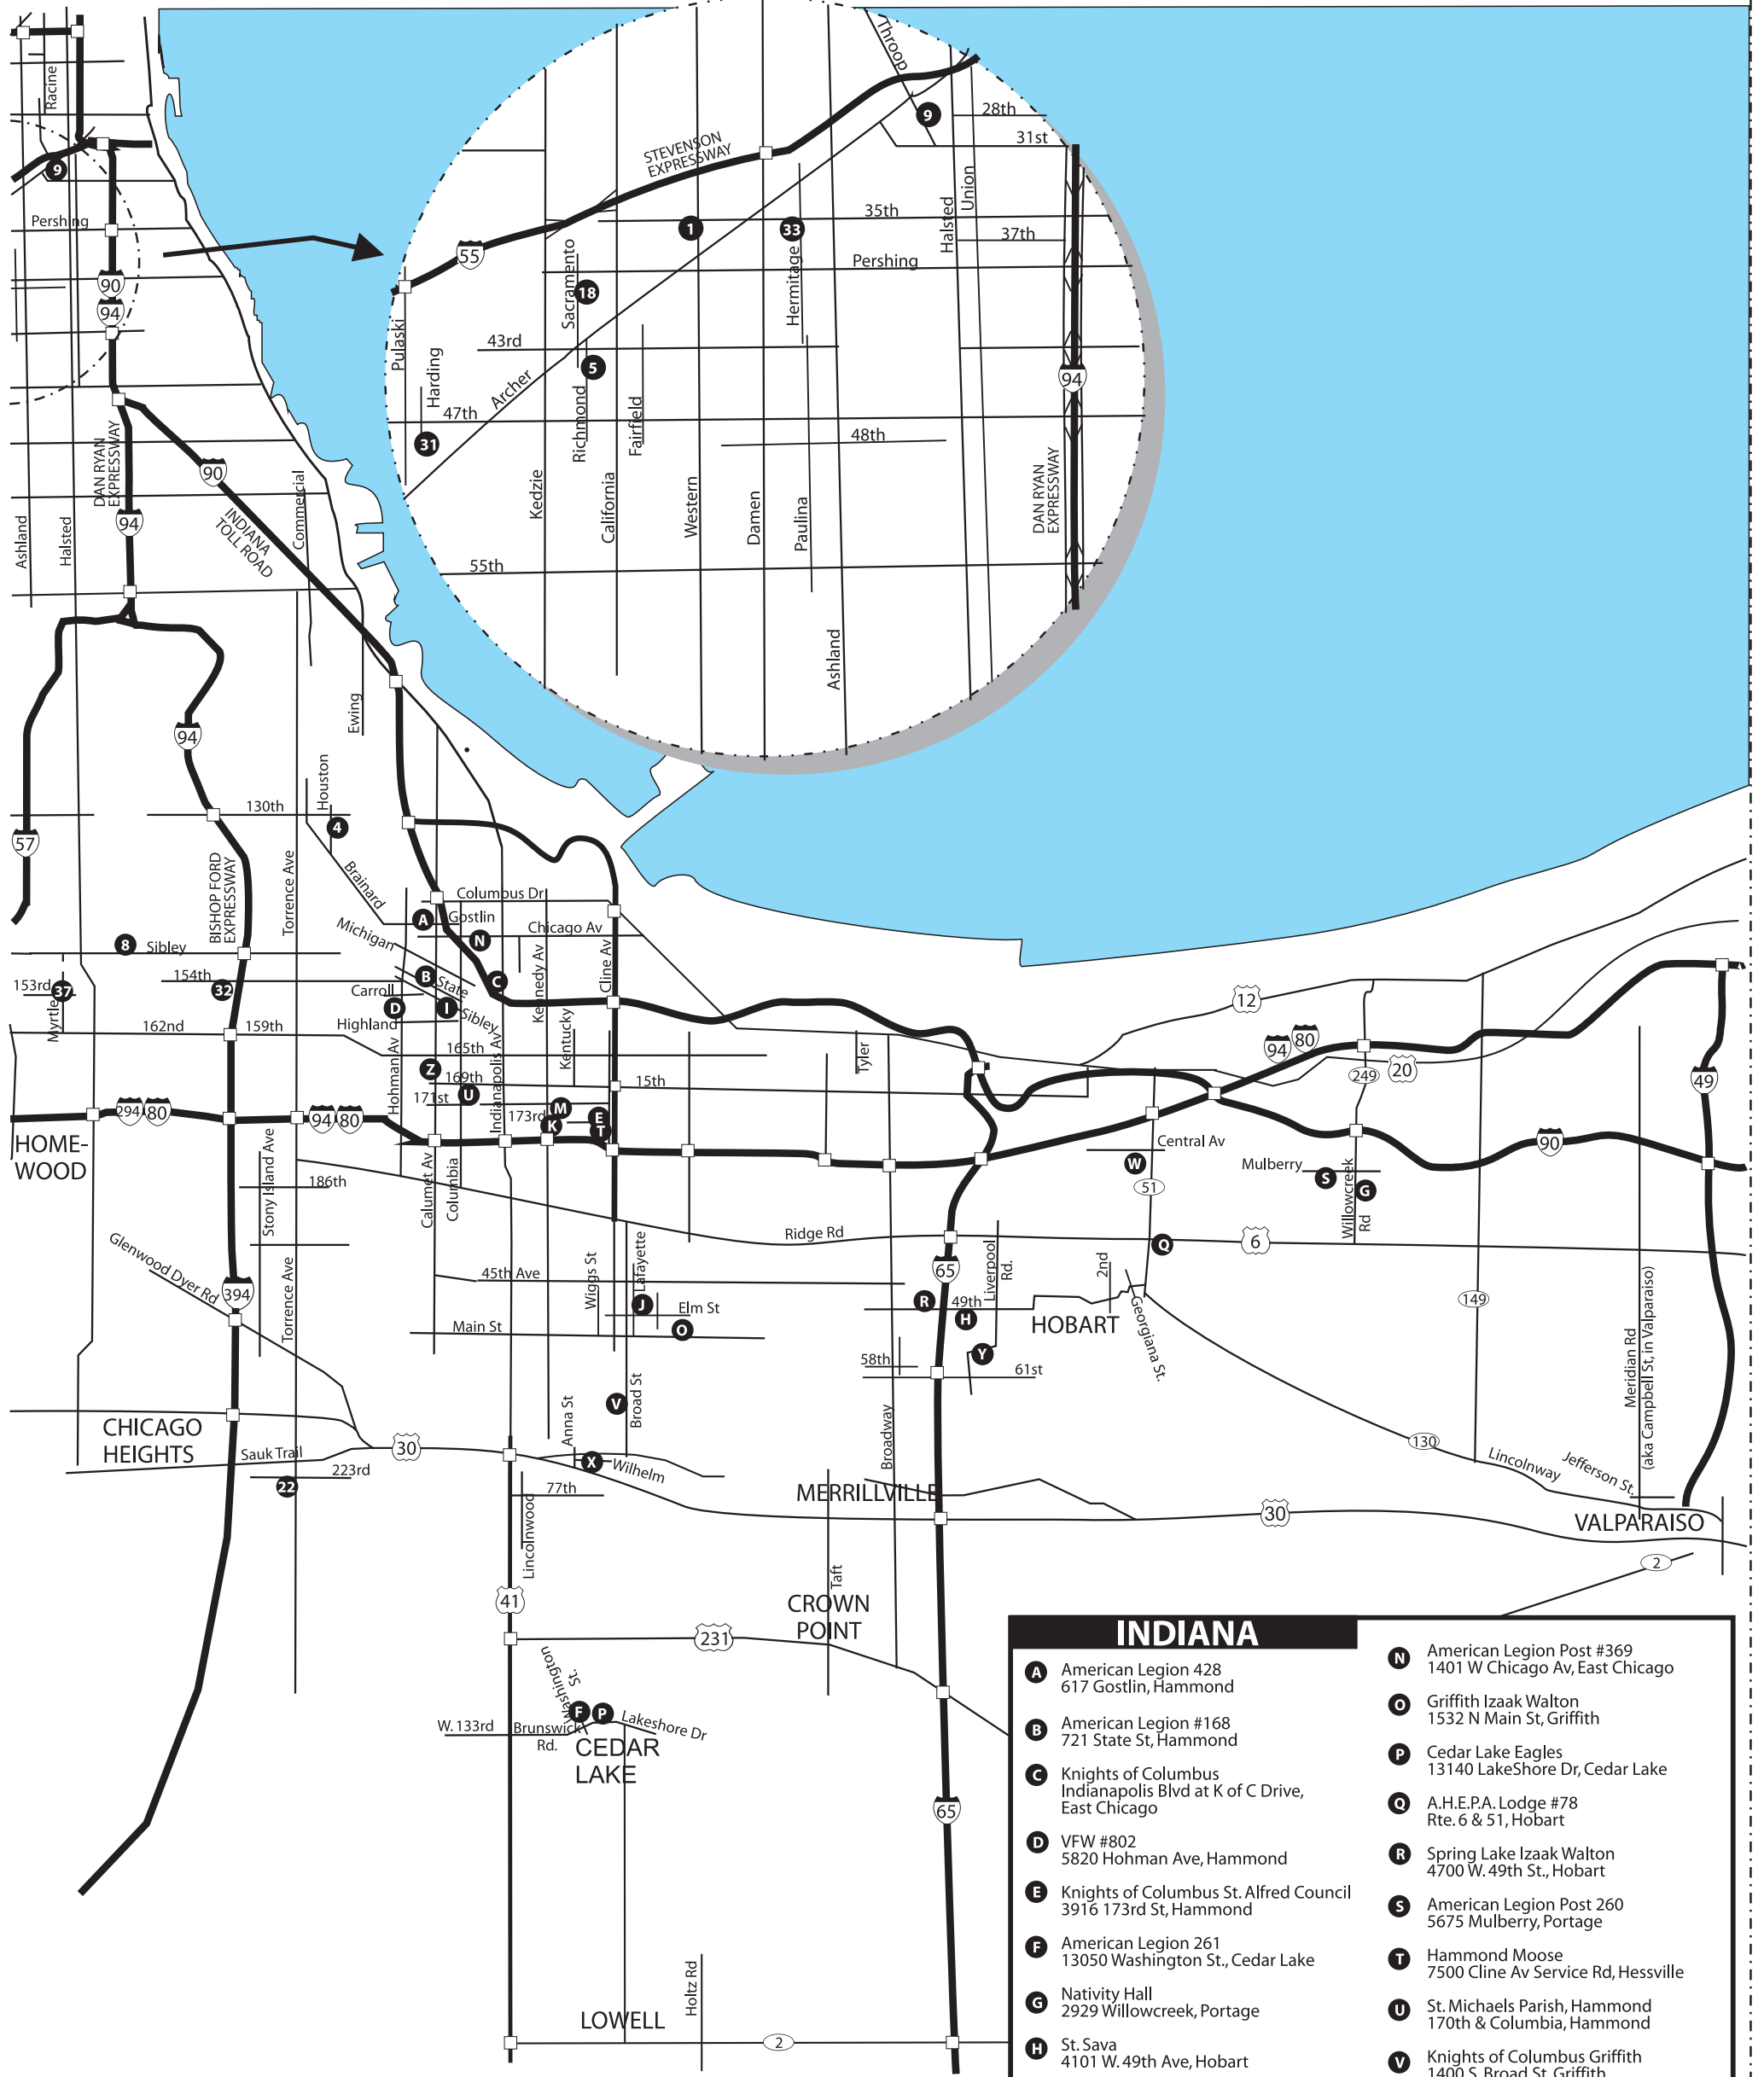

# BINGO HOT SPOTS

- | INDIANA  |   |
|--|---|
| <b>A</b> American Legion 428<br>617 Gostlin, Hammond                               | <b>N</b> American Legion Post #369<br>1401 W Chicago Av, East Chicago |
| <b>B</b> American Legion #168<br>721 State St, Hammond                             | <b>O</b> Griffith Izaak Walton<br>1532 N Main St, Griffith            |
| <b>C</b> Knights of Columbus<br>Indianapolis Blvd at K of C Drive,<br>East Chicago | <b>P</b> Cedar Lake Eagles<br>13140 LakeShore Dr, Cedar Lake          |
| <b>D</b> VFW #802<br>5820 Hohman Ave, Hammond                                      | <b>Q</b> A.H.E.P.A. Lodge #78<br>Rte. 6 & 51, Hobart                  |
| <b>E</b> Knights of Columbus St. Alfred Council<br>3916 173rd St, Hammond          | <b>R</b> Spring Lake Izaak Walton<br>4700 W. 49th St., Hobart         |
| <b>F</b> American Legion 261<br>13050 Washington St., Cedar Lake                   | <b>S</b> American Legion Post 260<br>5675 Mulberry, Portage           |
| <b>G</b> Nativity Hall<br>2929 Willowcreek, Portage                                | <b>T</b> Hammond Moose<br>7500 Cline Av Service Rd, Hessville         |
| <b>H</b> St. Sava<br>4101 W. 49th Ave, Hobart                                      | <b>U</b> St. Michaels Parish, Hammond<br>170th & Columbia, Hammond    |
| <b>I</b> All Saints Church<br>570 Sibley, Hammond                                  | <b>V</b> Knights of Columbus Griffith<br>1400 S. Broad St, Griffith   |
| <b>J</b> St. Mary's in Griffith<br>525 N. Lafayette St, Griffith                   | <b>W</b> St. Francis Xavier<br>2447 Putnam St, Lake Station           |
| <b>K</b> Hammond F.O.P.<br>7527 Kennedy Ave, Hammond                               | <b>X</b> St. Michaels, Schererville<br>16 Wilhelm, Schererville       |
| <b>M</b> Our Lady of Perpetual Help<br>7128 Arizona, Hammond                       | <b>Y</b> Knights of Columbus Hobart<br>5565 Liverpool Rd, Hobart      |
|  | <b>Z</b> American Legion Post 16<br>6634 Calumet Ave, Hammond         |